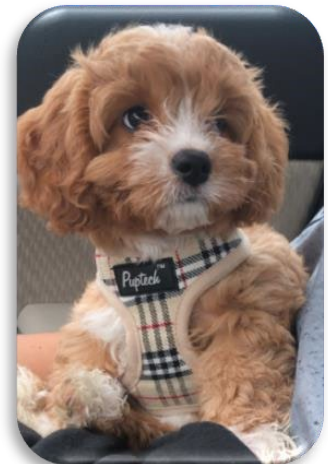

Some of Our CavaPooChons